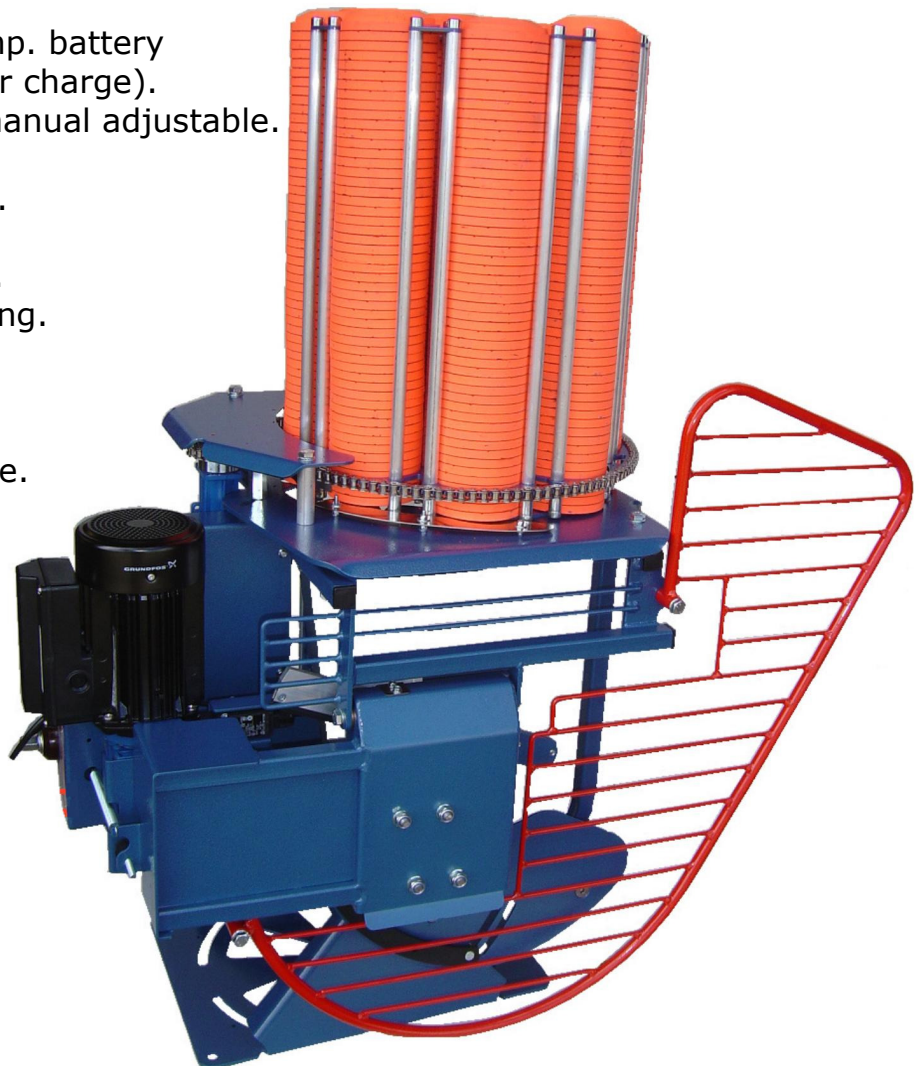

Due//Matic A/S

Mejlgårdsvej 2

8930 Randers NØ

Denmark

Tel.: +45 8640 5888

Specifications

Compact 8,

Teal, Base

Sporting machine: Throwing standard target upright

- Safety guard and electronic box meet the latest European CE requirements.
- Using standard target 110mm (0,5")
- Target Capacity: 432 targets.
- Height – 127 cm (50")
- Width – 53 cm (21")
- Length – 110 cm (43,5")
- Weight – 105 kg (210 pounds)
- Power – 110/230V
  12V DC, inclusive 90 Amp. battery (approx. 5000 firings per charge).
- From 10°-90° vertical manual adjustable.
- Target separating knife
- Recocking time: 2,3 sek.
- Release button.
- Special cleaning system. Optimizing target handling.
- Extra accessories:
  Remote release button
- 2-year parts warranty.
- Quantity pricing available.

Available at cart model

***The possibilities are unlimited –
why should your sporting clays course be any different.***